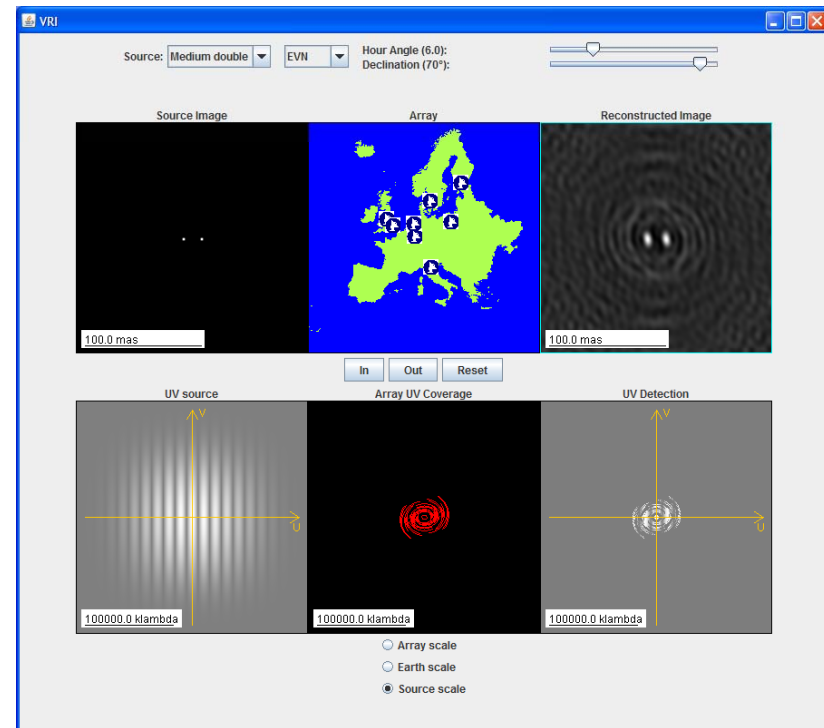

Events

- Open Day
- Group visits
 - Press
 - Professional groups
 - Students

Materials

- Web Site
- Brochures
- Display
- EVN poster
- Giveaways (shirts, pens)

Virtual Interferometer

- <http://services.jive.nl/evlbi/diy.html>
- Controls
 - Source type
 - Array (MERLIN, EVN, global)
 - Hour angle
 - Declination
- Results
 - Source image
 - Reconstructed image
 - UV source
 - Array UV coverage
 - UV detection