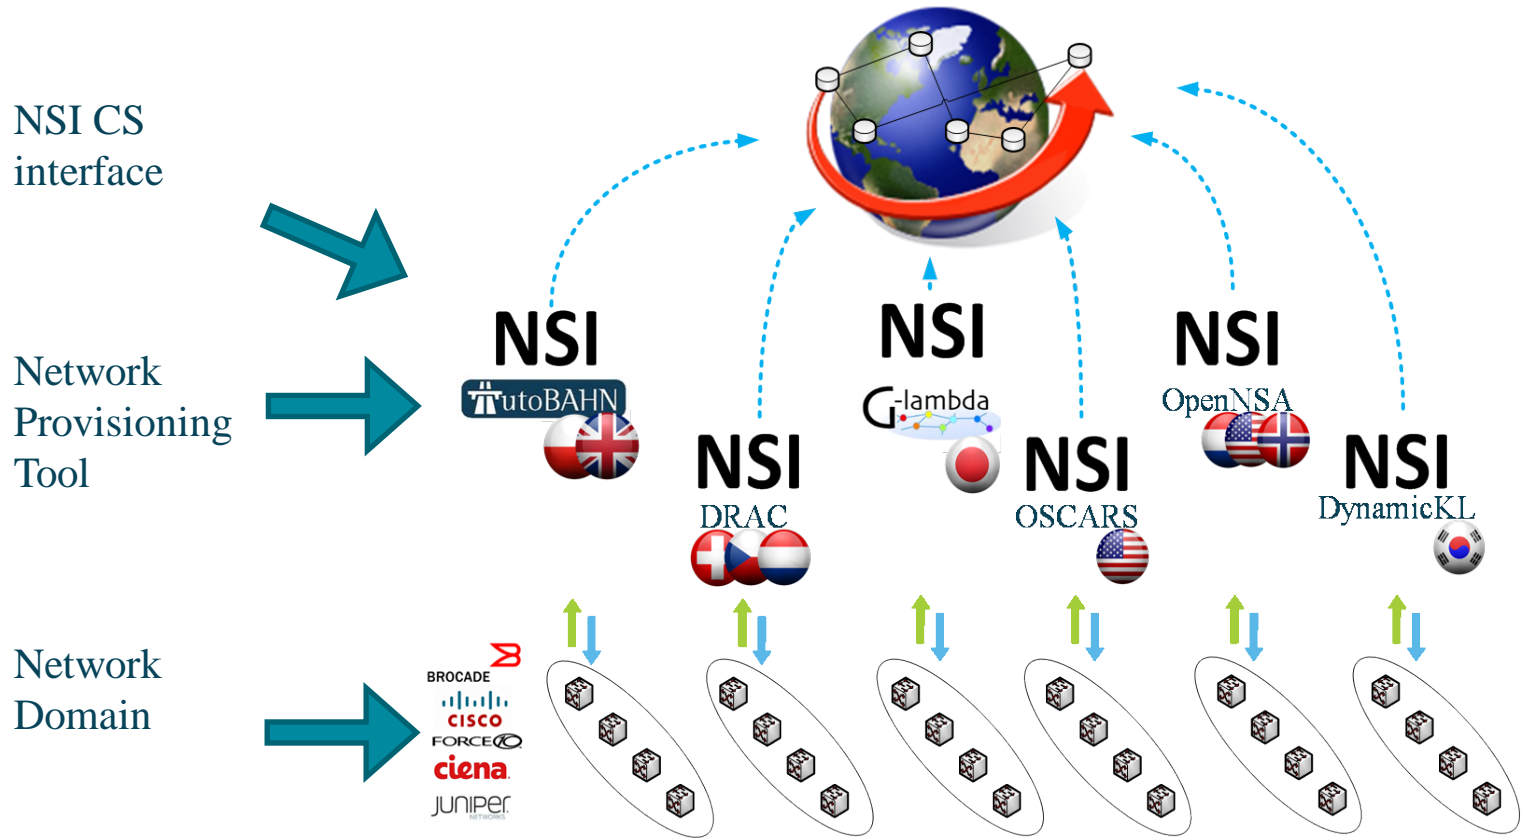

**STARTING AT
15:30!**

**Production use of dynamic BoD
infrastructures by scientific community**

Paul Boven, JIVE

Tangui Coulouarn, DTU

Radek Krzywania, PSNC

TERENA Networking Conference

June 2013

GÉANT Network and BoD service

NSI CS provides unified global service out of multiple independent local provisioning services

NSI CS Historical Milestones

NSI Reservation State Machine

Network of radio telescopes

Image by Paul Boven (boven@jive.nl). Satellite image: Blue Marble Next Generation, courtesy of Nasa Visible Earth (visibleearth.nasa.gov).