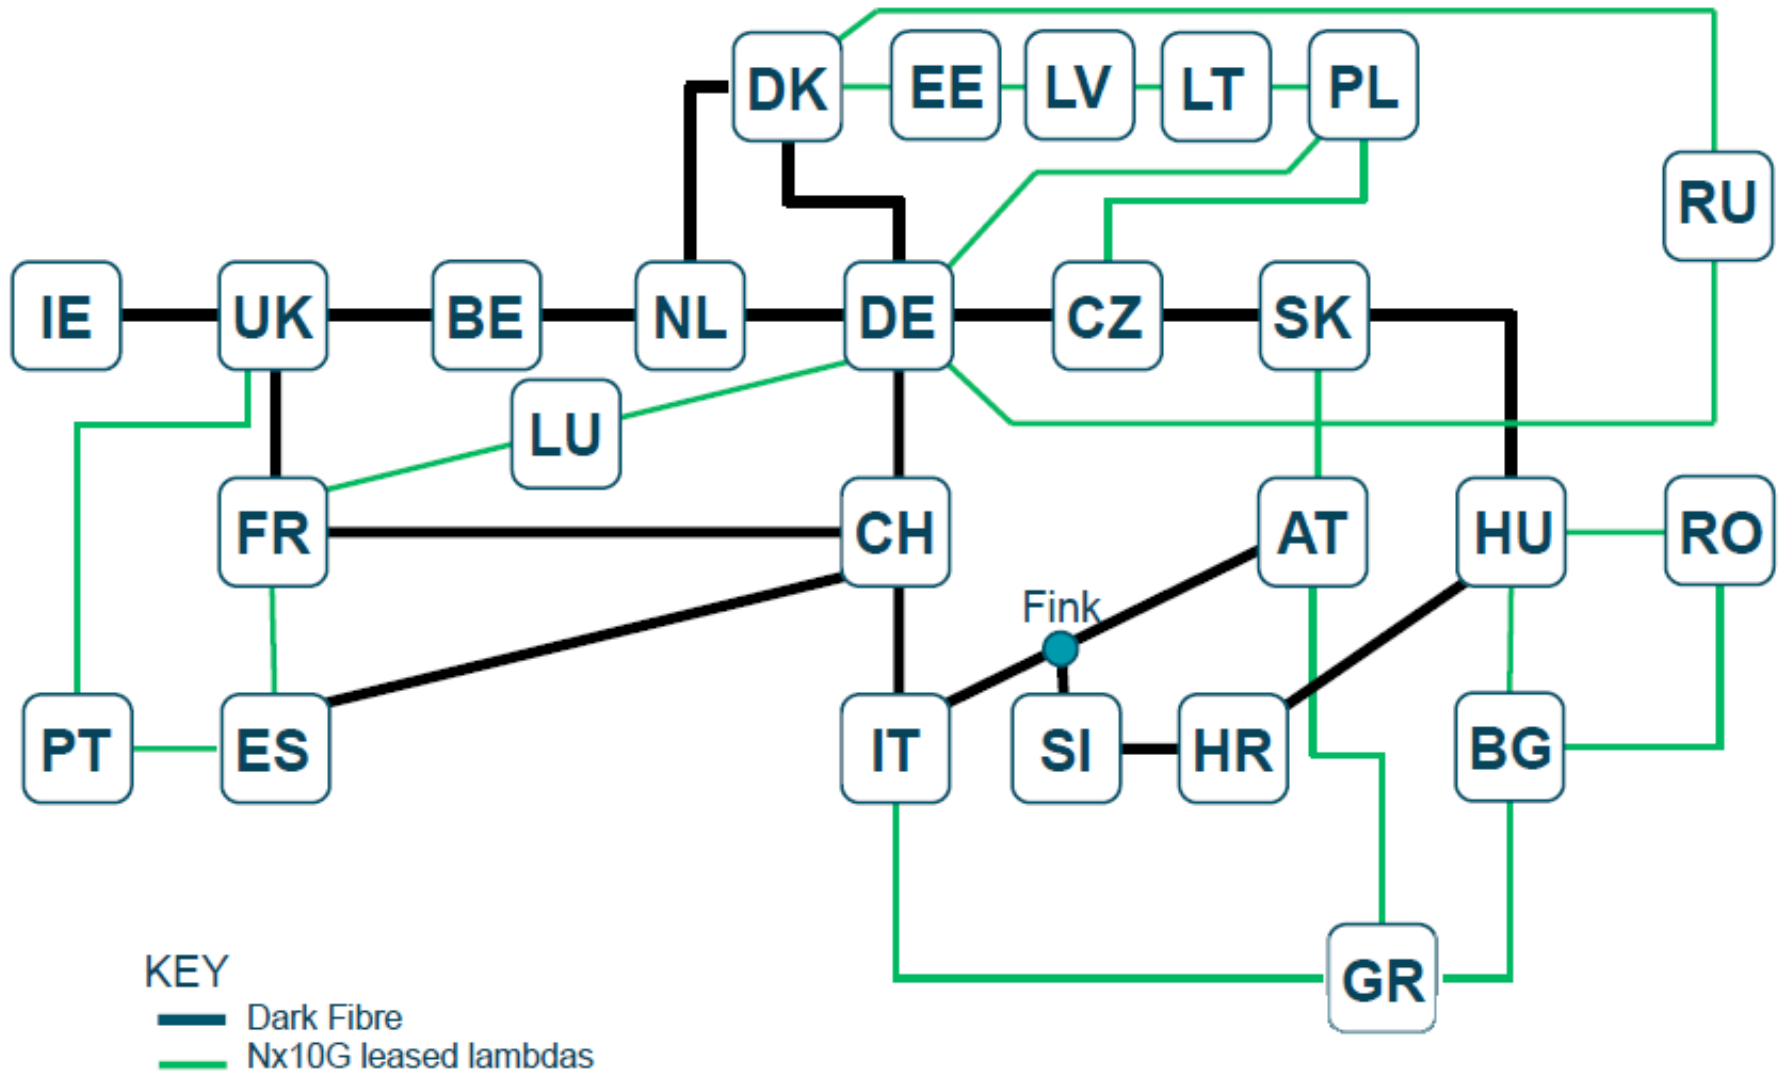

**STARTING AT
15:30!**

**Production use of dynamic BoD
infrastructures by scientific community**

Paul Boven, JIVE

Tangui Coulouarn, DTU

Radek Krzywania, PSNC

TERENA Networking Conference

June 2013

GÉANT Network and BoD service

NSI CS provides unified global service out of multiple independent local provisioning services

NSI CS Historical Milestones

NSI Reservation State Machine

Network of radio telescopes

Image by Paul Boven (boven@jive.nl). Satellite image: Blue Marble Next Generation, courtesy of Nasa Visible Earth (visibleearth.nasa.gov).