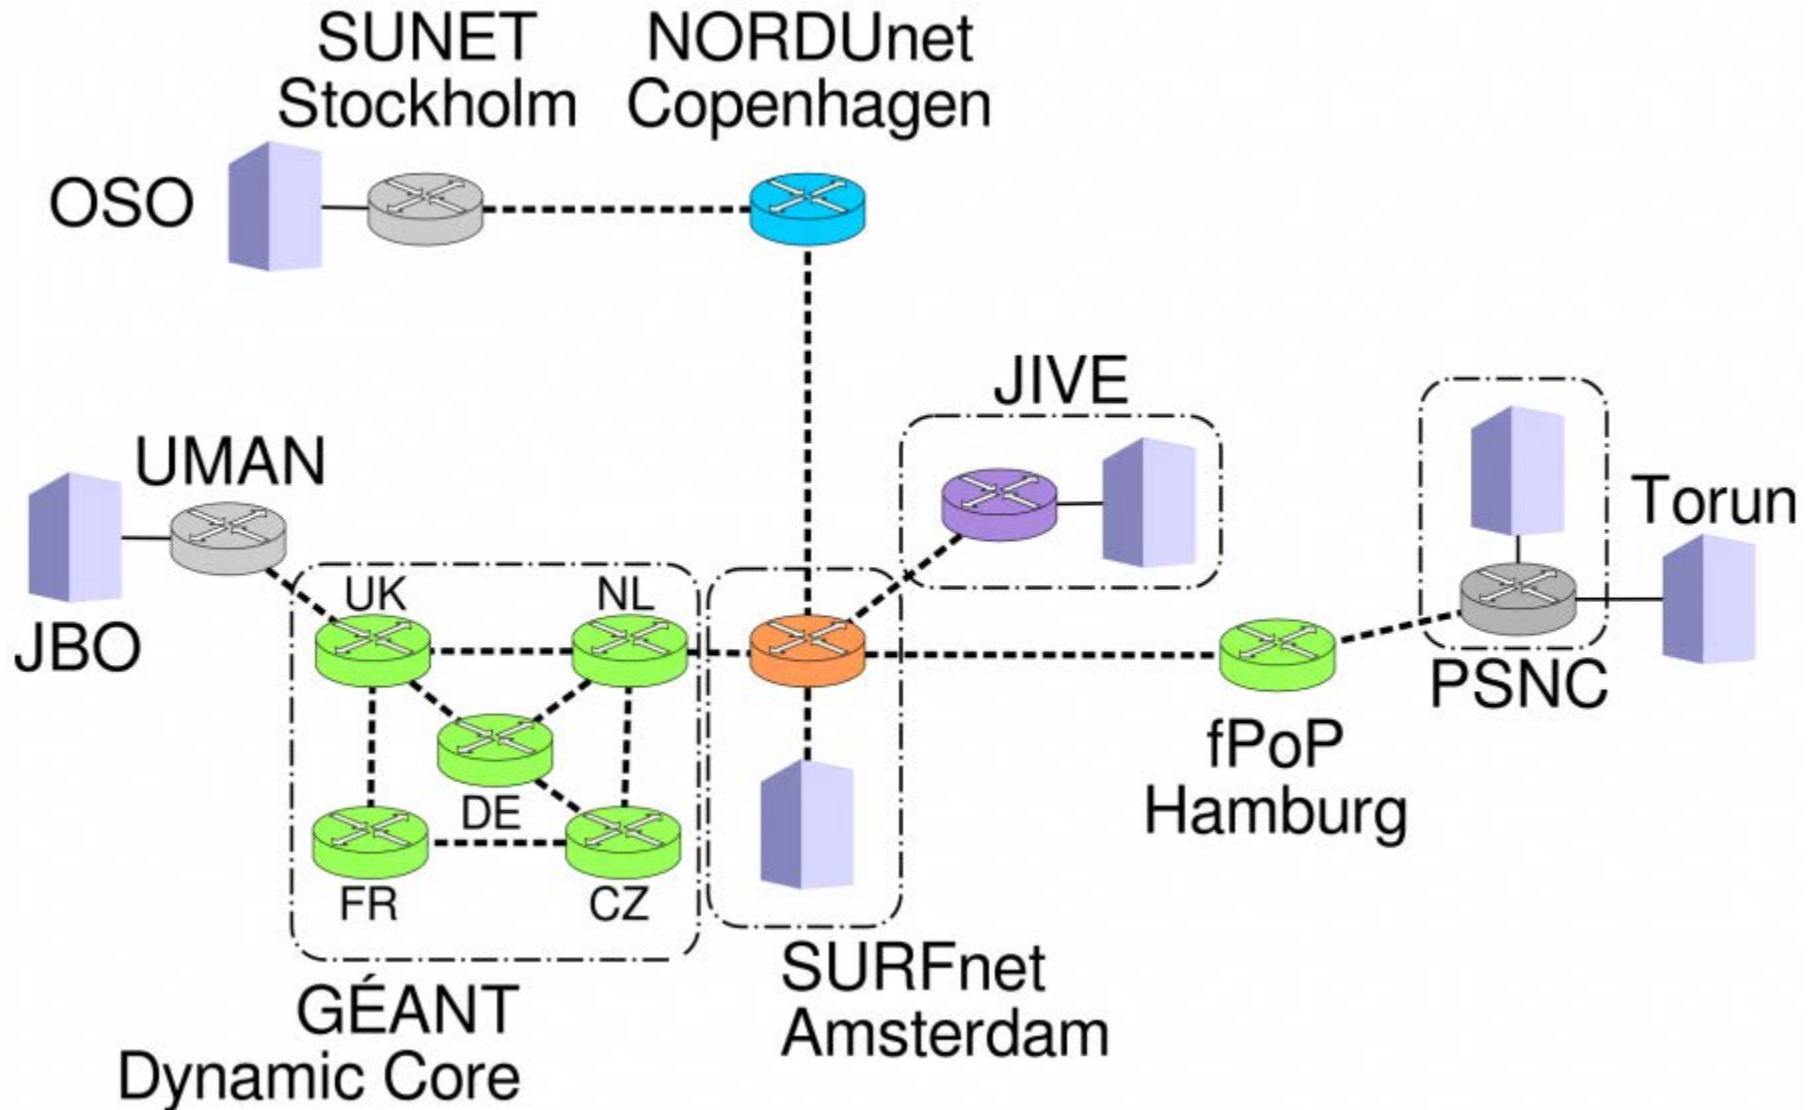

NSI network in NEXPreS