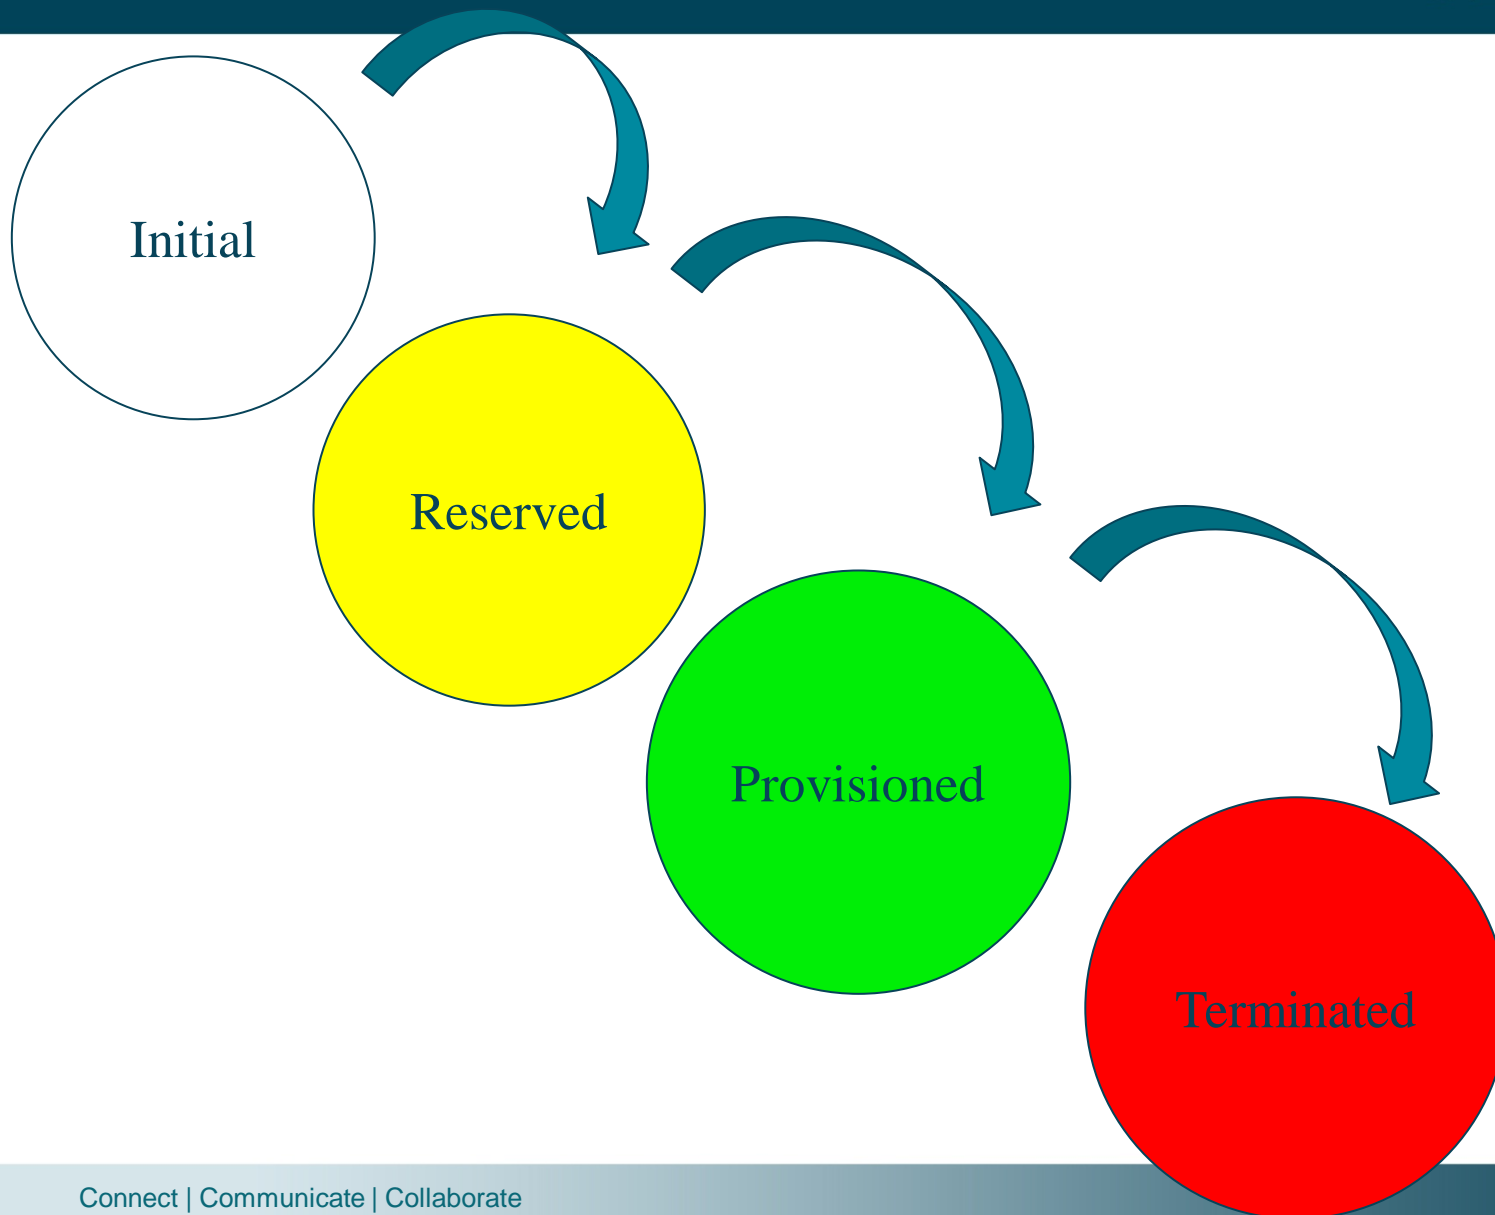

NSI Reservation State Machine