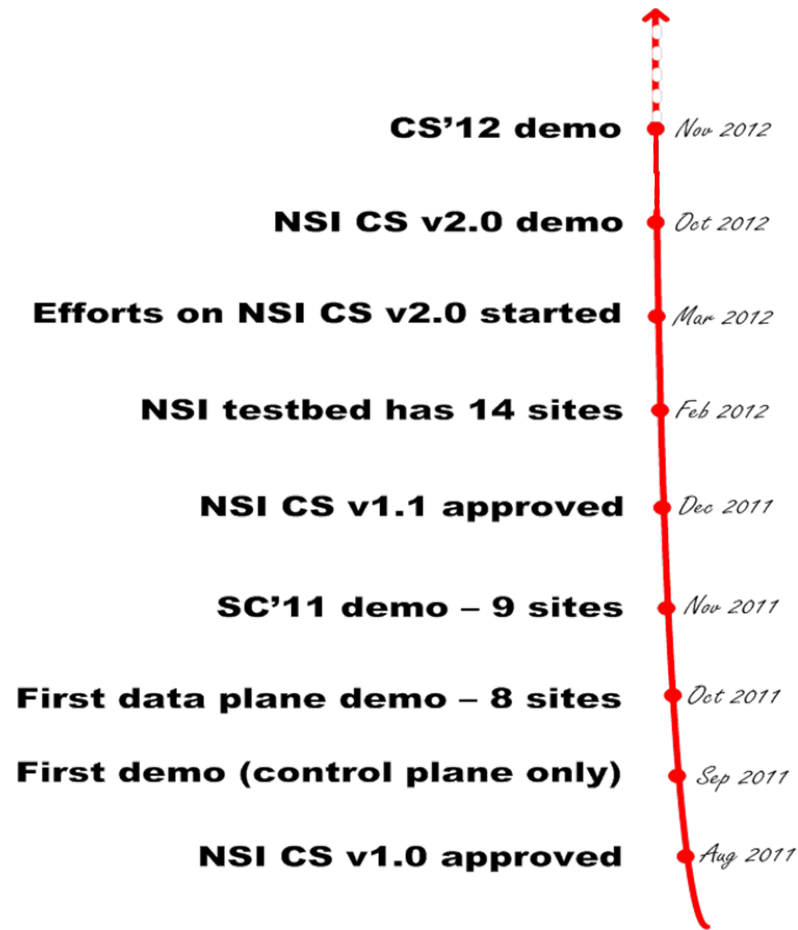

NSI CS provides unified global service out of multiple independent local provisioning services

NSI CS Historical Milestones

NSI Reservation State Machine

Network of radio telescopes

Image by Paul Boven (boven@jive.nl). Satellite image: Blue Marble Next Generation, courtesy of Nasa Visible Earth (visibleearth.nasa.gov).